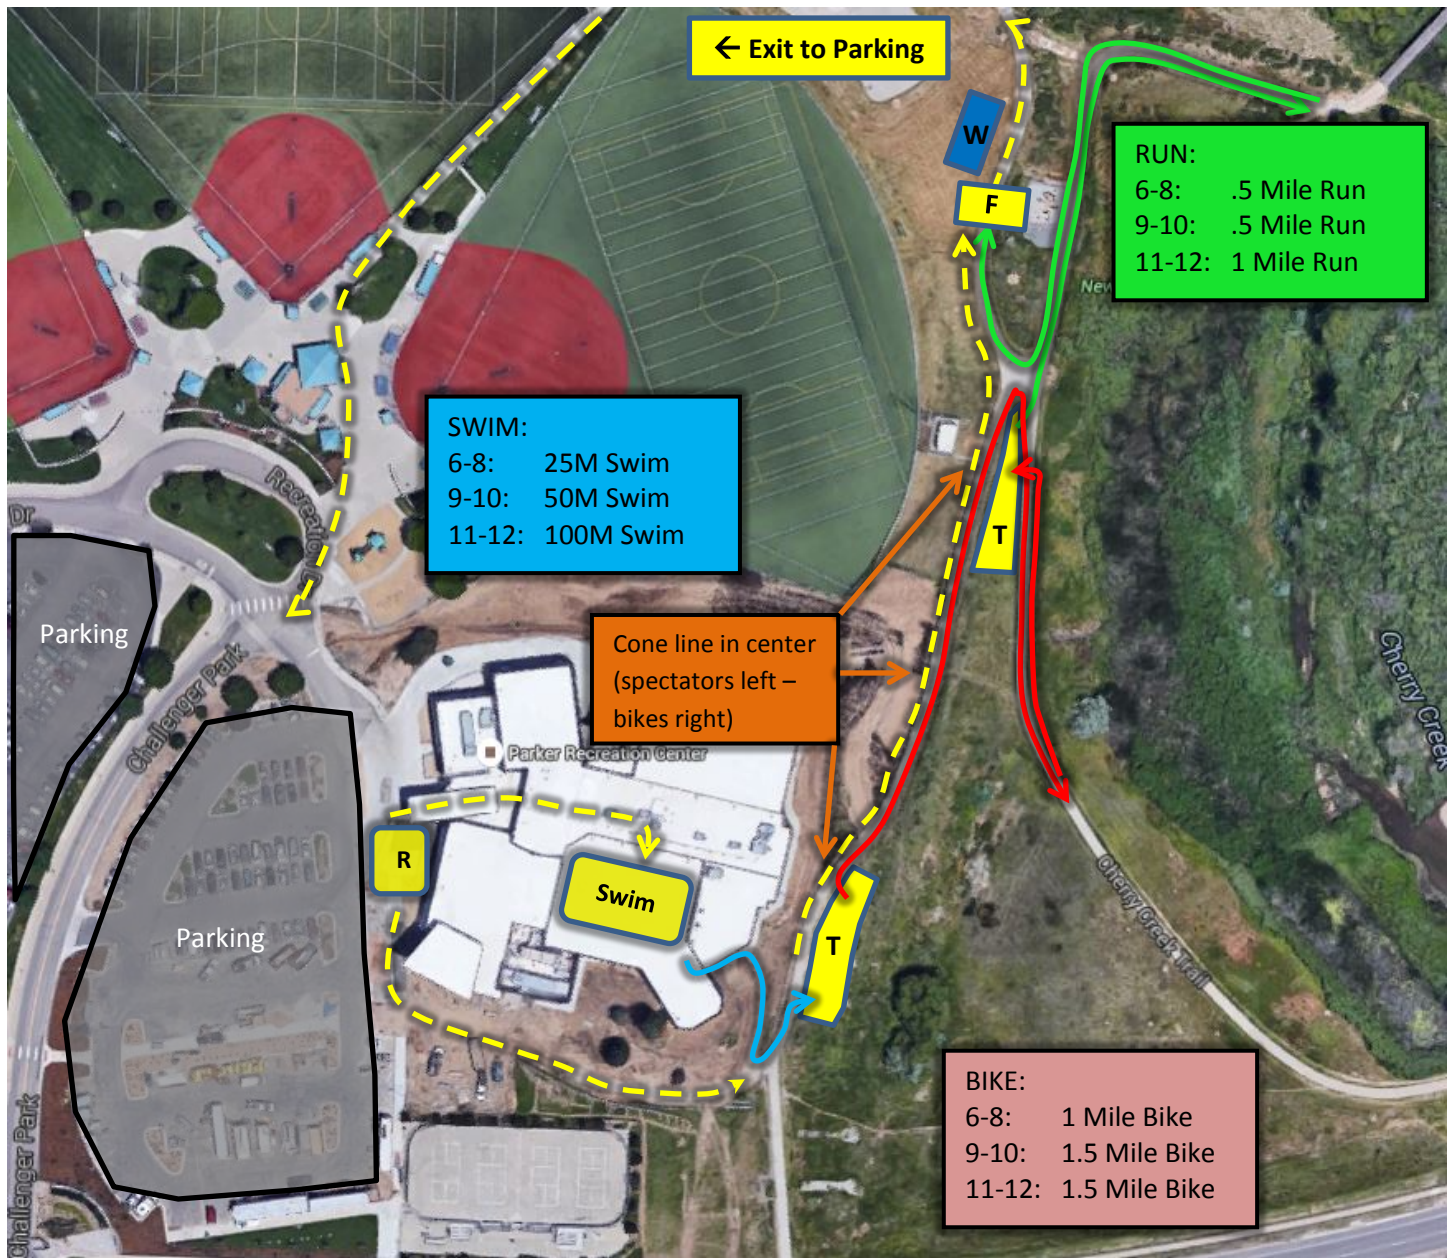

Kids' TRY-athlon – Site Setup

R = Registration/Check-in
 T = Transition Area
 F = Finish
 W = Water

Swim to Bike = 
 Bike = 
 Run = 
 Spectators = 